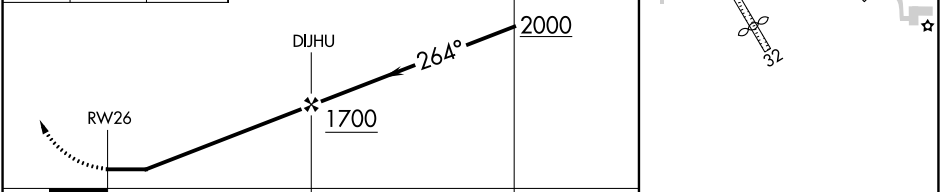

CATEGORY	A	B	C	D	LIRL Rwy 8-26
☑ CIRCLING	480-1 447 (500-1)	500-1 467 (500-1)	NA