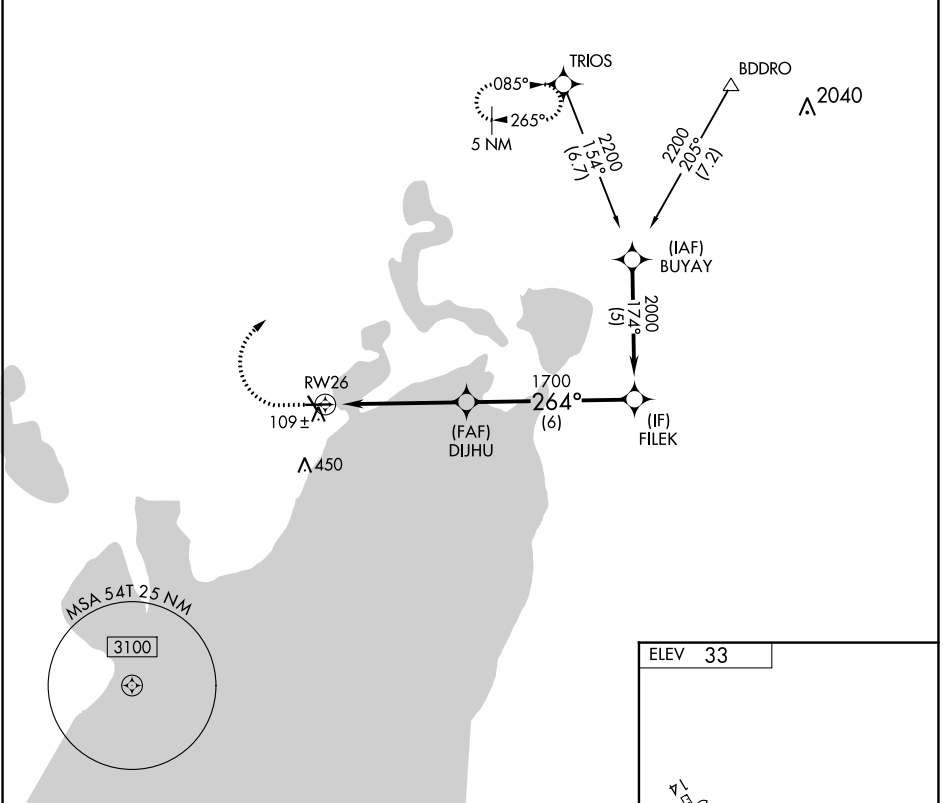

APP CRS <b>264°</b>	Rwy Idg TDZE Apt Elev	<b>N/A</b> <b>N/A</b> <b>33</b>
------------------------	-----------------------------	---------------------------------------

# RNAV (GPS)-A

RWJ AIRPARK (54T)

RNP APCH. ▼ ▲ NA	Circling NA to Rwy 14 and 32. Procedure NA at night. Use William P Hobby altimeter setting.	MISSED APPROACH: Climb to 500 then climbing right turn to 2200 direct TRIOS and hold.
------------------------	--	---

HOU ASOS <b>124.6</b>	HOUSTON APP CON <b>134.45 284.0</b>	UNICOM <b>122.7</b> (CTAF)
--------------------------	--	-------------------------------

SC-5, 22 FEB 2024 to 21 MAR 2024

SC-5, 22 FEB 2024 to 21 MAR 2024

500	2200	TRIOS	Visual Segment - Obstacles.
↑	↷	✦	

CATEGORY	A	B	C	D	LIRL Rwy 8-26
☑ CIRCLING	480-1 447 (500-1)	500-1 467 (500-1)	NA		