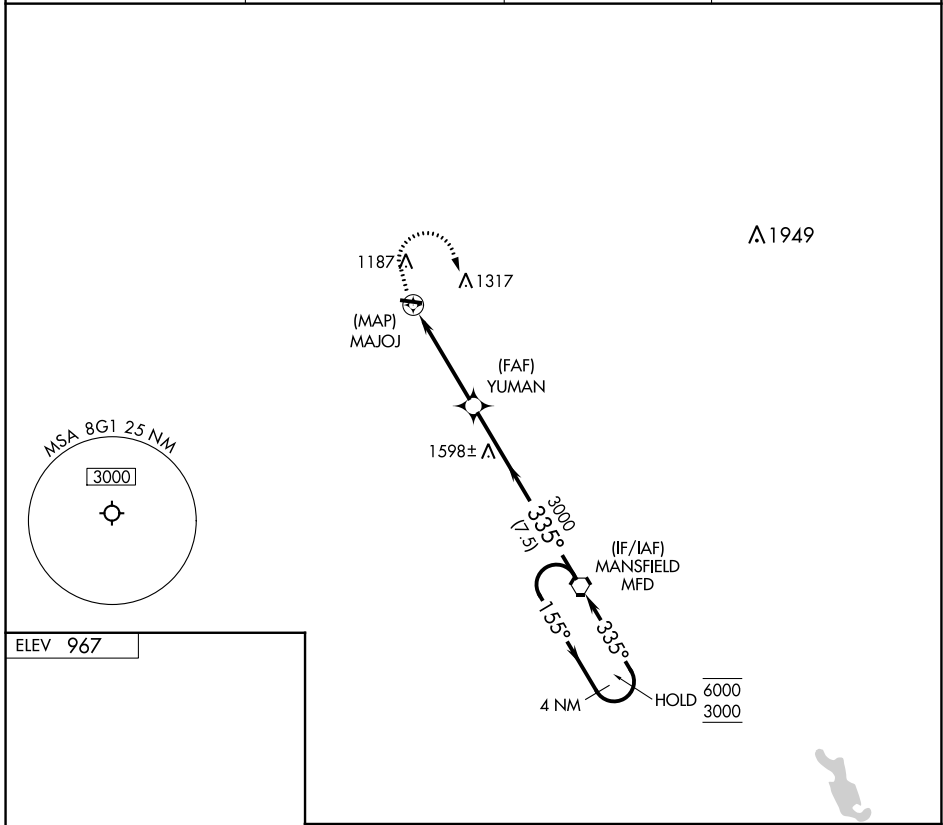

APP CRS 335°	Rwy Idg TDZE Apt Elev	N/A N/A 967
------------------------	-----------------------------	--

RNAV (GPS)-A

WILLARD (8G1)

RNP APCH.		MISSED APPROACH: Climbing right turn to 3000 direct MFD VORTAC and hold.	
NA Procedure NA at night. Use Marion altimeter setting.		MNN ASOS 119.975	CLEVELAND APP CON * 124.2 360.65
		CLEVELAND RADIO 122.6	CTAF 122.9

CATEGORY	A	B	C	D
CIRCLING	1560-1 593 (600-1)	1700-1 733 (800-1)	1700-2 733 (800-2)	NA

EC-2, 22 FEB 2024 to 21 MAR 2024

EC-2, 22 FEB 2024 to 21 MAR 2024