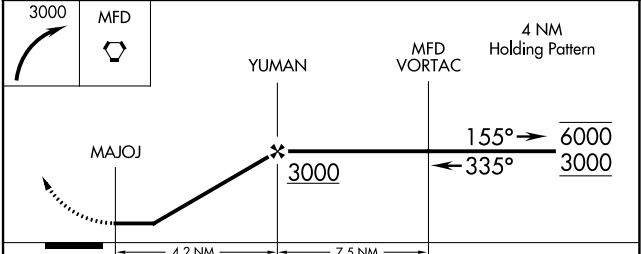

APP CRS 335°	Rwy Idg TDZE Apt Elev	N/A N/A 967
------------------------	-----------------------------	--

RNAV (GPS)-A

WILLARD (8G1)

RNP APCH.		MISSED APPROACH: Climbing right turn to 3000 direct MFD VORTAC and hold.	
NA Procedure NA at night. Use Marion altimeter setting.		MNN ASOS 119.975	CLEVELAND APP CON * 124.2 360.65
		CLEVELAND RADIO 122.6	CTAF 122.9

CATEGORY	A	B	C	D
CIRCLING	1560-1 593 (600-1)	1700-1 733 (800-1)	1700-2 733 (800-2)	NA

EC-2, 22 FEB 2024 to 21 MAR 2024

EC-2, 22 FEB 2024 to 21 MAR 2024