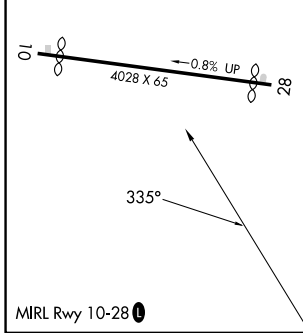

APP CRS 335°	Rwy Idg TDZE Apt Elev	N/A N/A 967
------------------------	-----------------------------	--

RNAV (GPS)-A

WILLARD (8G1)

RNP APCH.		MISSED APPROACH: Climbing right turn to 3000 direct MFD VORTAC and hold.	
NA Procedure NA at night. Use Marion altimeter setting.		MNN ASOS 119.975	CLEVELAND APP CON * 124.2 360.65
		CLEVELAND RADIO 122.6	CTAF 122.9

CATEGORY	A	B	C	D
CIRCLING	1560-1 593 (600-1)	1700-1 733 (800-1)	1700-2 733 (800-2)	NA

EC-2, 22 FEB 2024 to 21 MAR 2024

EC-2, 22 FEB 2024 to 21 MAR 2024