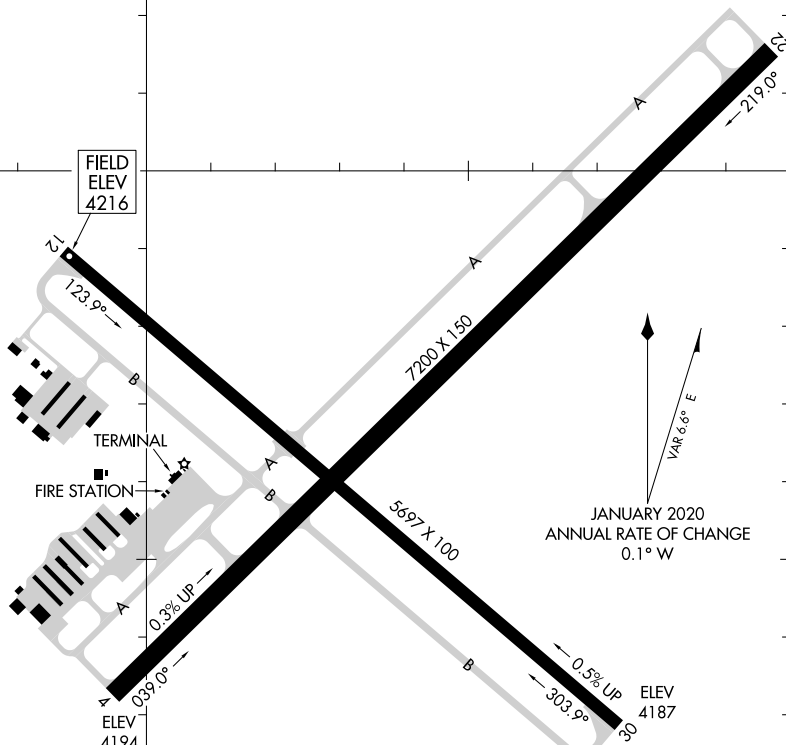

22083

AIRPORT DIAGRAM

AL-5144 (FAA)

CLOVIS RGNL (CVN)
CLOVIS, NEW MEXICO

AWOS-3PT
135.375
CLNC DEL
119.0
CTAF/UNICOM
122.8

103°05.0'W

103°04.0'W

SW-1, 22 FEB 2024 to 21 MAR 2024

SW-1, 22 FEB 2024 to 21 MAR 2024

FIELD ELEV 4216

ELEV 4214

34°26.0'N

TERMINAL
FIRE STATION

↑
VAR of 6° E
JANUARY 2020
ANNUAL RATE OF CHANGE
0.1° W

ELEV 4194

ELEV 4187