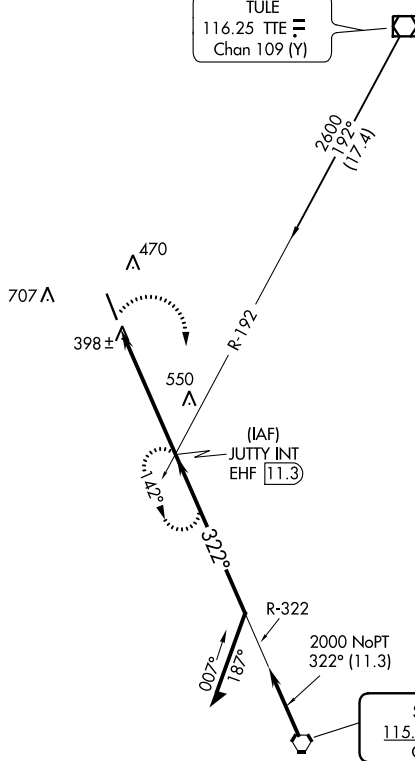

VORTAC EHF 115.4 Chan 101	APP CRS 322°	Rwy Idg TDZE 315 Apt Elev 316	5659 315 316
---	------------------------	---	---

VOR RWY 32
DELANO MUNI (DLO)

▽ △ NA Circling NA southwest of Rwy 14-32.	MISSED APPROACH: Climbing right turn to 2000 via EHF R-322 to JUTTY INT and hold.
---	---

AWOS-3P 119.55	BAKERSFIELD APP CON* 118.9	UNICOM 122.8 (CTAF) 0
--------------------------	--------------------------------------	--

2412

SW-3, 22 FEB 2024 to 21 MAR 2024

SW-3, 22 FEB 2024 to 21 MAR 2024

ELEV 316	D	TDZE 315
-----------------	----------	-----------------

MIRL Rwy 14-32
REIL Rwys 14 and 32
FAF to MAP 5.3 NM

Knots	60	90	120	150	180
Min:Sec	5:18	3:32	2:39	2:07	1:46

CATEGORY	A	B	C	D
S-32	860-1 545 (600-1)		860-1½ 545 (600-1½)	860-1¾ 545 (600-1¾)
CIRCLING	860-1 544 (600-1)		860-1½ 544 (600-1½)	940-2 624 (700-2)