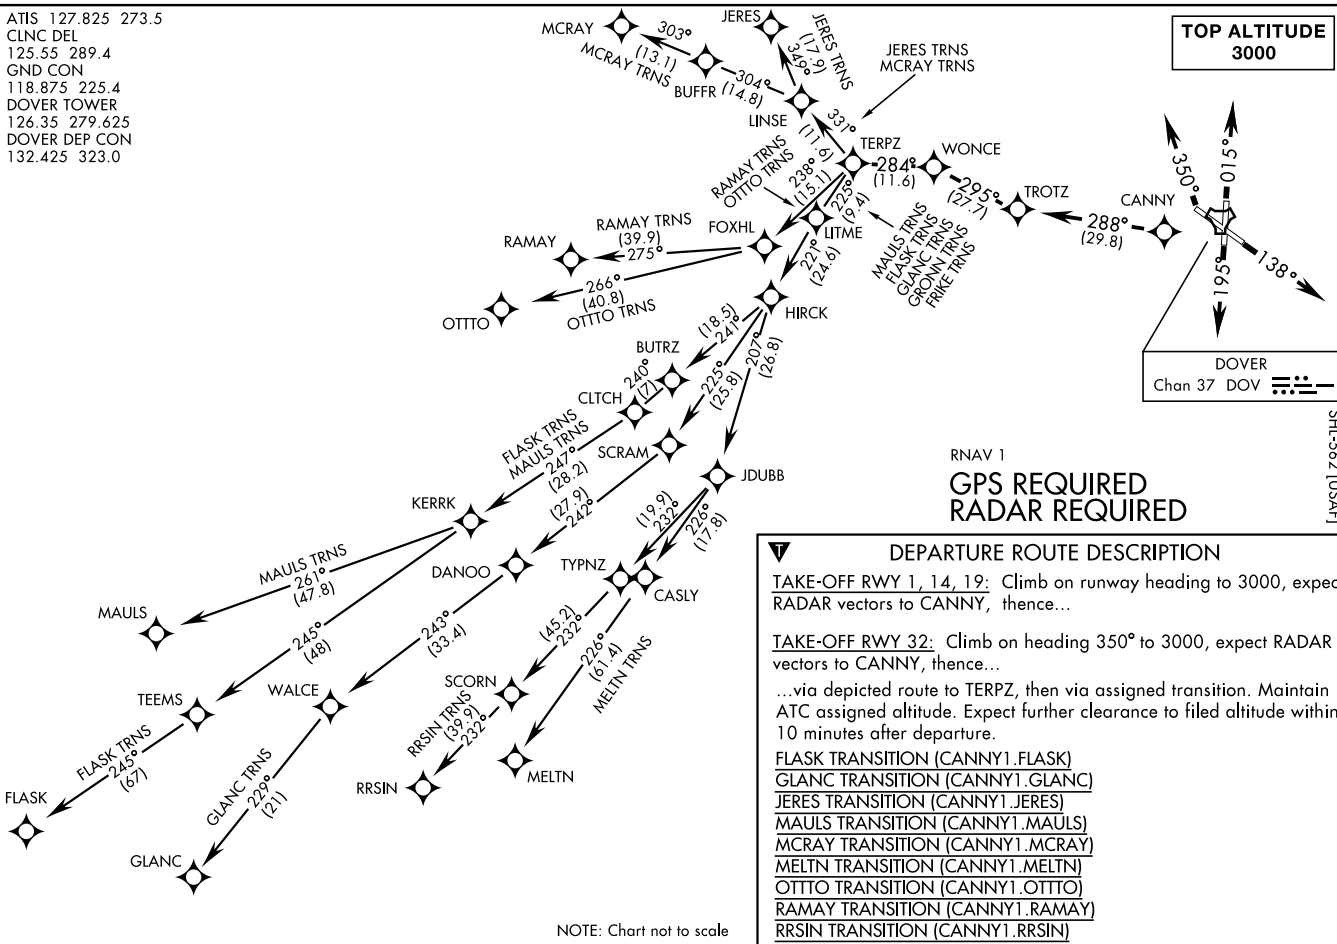

TOP ALTITUDE
3000

RNAV 1
GPS REQUIRED
RADAR REQUIRED

DEPARTURE ROUTE DESCRIPTION

TAKE-OFF RWY 1, 14, 19: Climb on runway heading to 3000, expect RADAR vectors to CANNY, thence...

TAKE-OFF RWY 32: Climb on heading 350° to 3000, expect RADAR vectors to CANNY, thence...

...via depicted route to TERPZ, then via assigned transition. Maintain ATC assigned altitude. Expect further clearance to filed altitude within 10 minutes after departure.

FLASK TRANSITION (CANNY1.FLASK)
 GLANC TRANSITION (CANNY1.GLANC)
 JERES TRANSITION (CANNY1.JERES)
 MAULS TRANSITION (CANNY1.MAULS)
 MCRAY TRANSITION (CANNY1.MCRAY)
 MELTN TRANSITION (CANNY1.MELTN)
 OTTO TRANSITION (CANNY1.OTTO)
 RAMAY TRANSITION (CANNY1.RAMAY)
 RRSIN TRANSITION (CANNY1.RRSIN)

Via (Transition) or (Assigned Route).

HAMPTON TRANSITION: (SIE5•HTO) Via SIE R-059 and HTO VORTAC R-236 to HTO.

NANTUCKET TRANSITION: (HIGH ALT ONLY) (SIE5•ACK) Via SIE R-059, HTO VORTAC R-236 and 162 to ACK VOR/DME.

SEA ISLE-FIVE DEPARTURE (SIE5•SIE)

DOVER, DELAWARE
DOVER AFB (KDOV)