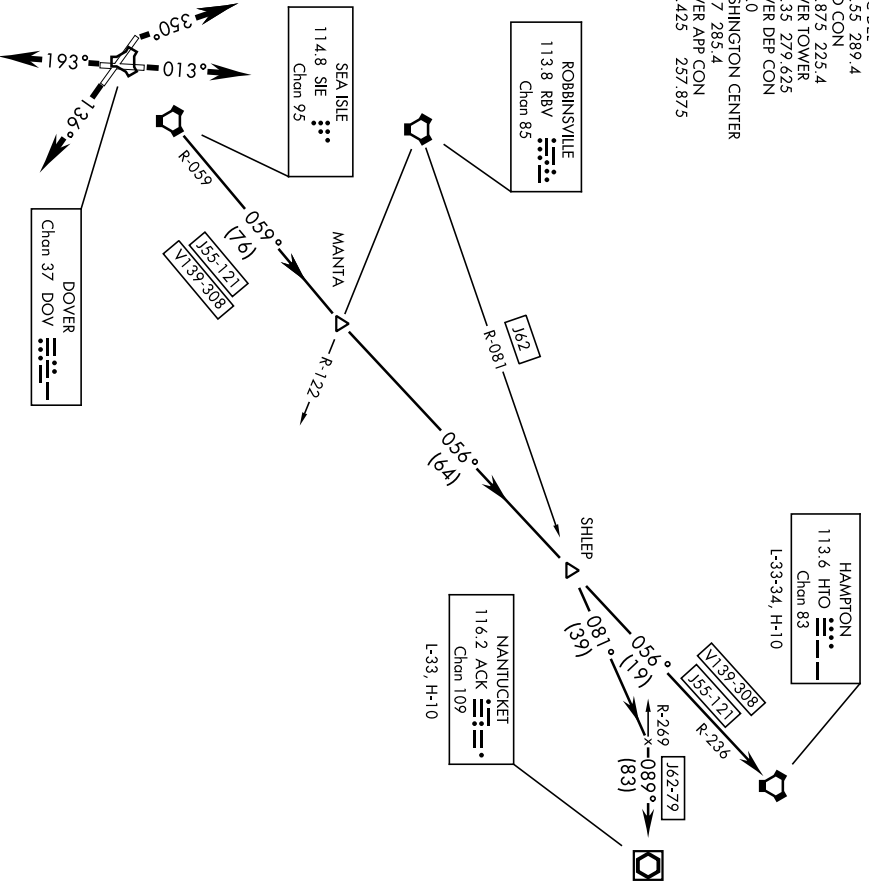

...via depicted route to TERPZ, then via assigned transition. Maintain ATC assigned altitude. Expect further clearance to filed altitude within 10 minutes after departure.

FLASK TRANSITION (CANNY1.FLASK)
 GLANC TRANSITION (CANNY1.GLANC)
 JERES TRANSITION (CANNY1.JERES)
 MAULS TRANSITION (CANNY1.MAULS)
 MCRAY TRANSITION (CANNY1.MCRAY)
 MELTN TRANSITION (CANNY1.MELTN)
 OTTO TRANSITION (CANNY1.OTTO)
 RAMAY TRANSITION (CANNY1.RAMAY)
 RRSIN TRANSITION (CANNY1.RRSIN)

NOTE: Chart not to scale

20142
 CANNY ONE DEPARTURE (RNAV)(CANNY1•CNY)

DOVER AFB (KDOV)
 DOVER, DELAWARE

SEA ISLE-FIVE DEPARTURE (SIE5•SIE)

SHL-562 (USAF)

DOVER AFB (KDOV)
DOVER, DELAWARE

ATIS 127.825 273.5
CLNC DEL
125.55 289.4
GND CON
118.873 125.4
DOVER TOWER
126.35 279.625
DOVER DEP CON
323.0
WASHINGTON CENTER
127.7 285.4
DOVER APP CON
132.425 257.875

RWY 32 TODA 10,070'

NOTE: Chart not to scale

RADAR REQUIRED

DEPARTURE ROUTE DESCRIPTION

- TAKE-OFF RWY 1: Climb on a track of 013° for RADAR vectors to SIE VORTAC. Thence...
- TAKE-OFF RWY 14: Climb on a track of 136° for RADAR vectors to SIE VORTAC. Thence...
- TAKE-OFF RWY 19: Climb on a track of 193° for RADAR vectors to SIE VORTAC. Thence...
- TAKE-OFF RWY 32: Climb on a track of 350° for RADAR vectors to SIE VORTAC. Thence...

Via (Transition) or (Assigned Route).

HAMPTON TRANSITION: (SIE5•HTO) Via SIE R-059 and HTO VORTAC R-236 to HTO.

NANTUCKET TRANSITION: (HIGH ALT ONLY) (SIE5•ACK) Via SIE R-059, HTO VORTAC R-236 and 162 to ACK VOR/DME.