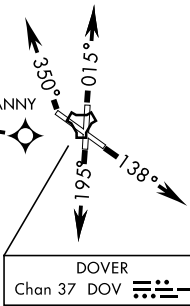

CANNY ONE DEPARTURE (RNAV)(CANNY1•CNY)
 Amth 1 21MAY20
 TERPS

ATIS 127.825 273.5
 CLNC DEL
 125.55 289.4
 GND CON
 118.875 225.4
 DOVER TOWER
 126.35 279.625
 DOVER DEP CON
 132.425 323.0

DOVER, DELAWARE
 DOVER AFB (KDOV)

TOP ALTITUDE
3000

RNAV 1
GPS REQUIRED
RADAR REQUIRED

DEPARTURE ROUTE DESCRIPTION

TAKE-OFF RWY 1, 14, 19: Climb on runway heading to 3000, expect RADAR vectors to CANNY, thence...

TAKE-OFF RWY 32: Climb on heading 350° to 3000, expect RADAR vectors to CANNY, thence...

RWY 32 TODA 10,070'

NOTE: Chart not to scale

RADAR REQUIRED

DEPARTURE ROUTE DESCRIPTION

- TAKE-OFF RWY 1: Climb on a track of 013° for RADAR vectors to SIE VORTAC. Thence...
- TAKE-OFF RWY 14: Climb on a track of 136° for RADAR vectors to SIE VORTAC. Thence...
- TAKE-OFF RWY 19: Climb on a track of 193° for RADAR vectors to SIE VORTAC. Thence...
- TAKE-OFF RWY 32: Climb on a track of 350° for RADAR vectors to SIE VORTAC. Thence...

SEA ISLE-FIVE DEPARTURE (SIE5•SIE)

DOVER, DELAWARE
DOVER AFB (KDOV)