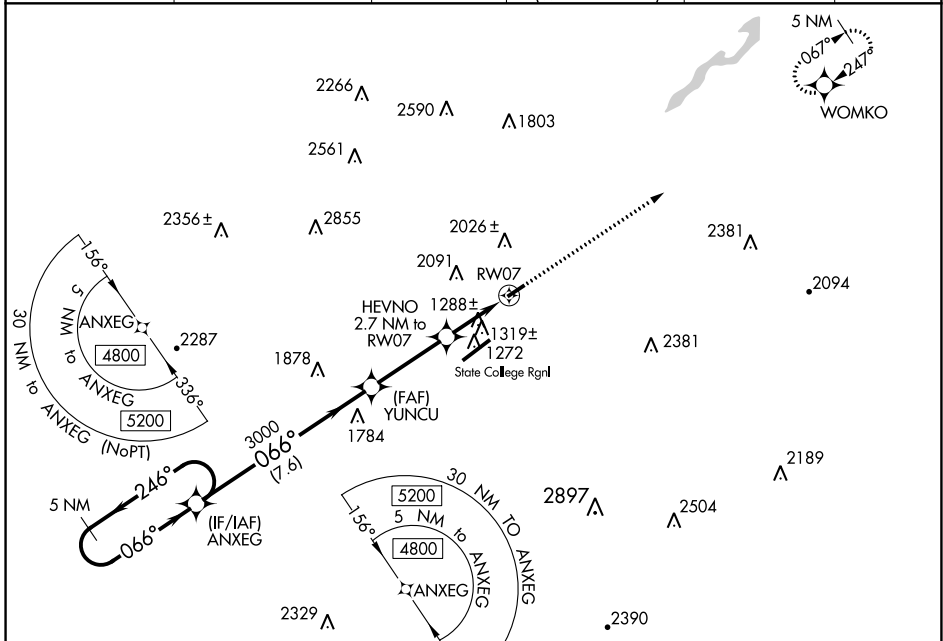

WAAS CH 42534 W07A	APP CRS 066°	Rwy ldg TDZE 1072 Apt Elev 1072	3632
--	------------------------	---	-------------

RNAV (GPS) RWY 7

BELLEFONTE (N96)

<p>▼ DME/DME RNP-0.3 NA. Use State College altimeter setting, when not received use Clearfield altimeter setting and increase all MDA 140 feet. ▲ NA Helicopter visibility reduction below 1 SM NA. Circling NA southeast of Rwy 7-25. Procedure NA at night.</p>	<p>MISSED APPROACH: Climb to 4600 direct WOMKO and hold, continue climb-in-hold to 4600.</p>
--	--

UNV AWOS-3 127.65	NEW YORK CENTER 134.8 338.3	CLNC DEL 125.725	CLNC DEL 118.55 (When twr closed)	UNICOM 122.8 (CTAF)	122.7 0
-----------------------------	---------------------------------------	----------------------------	--	-------------------------------	-----------------------

NE-4, 22 FEB 2024 to 21 MAR 2024

NE-4, 22 FEB 2024 to 21 MAR 2024

ELEV 1072	TDZE 1072
-----------	-----------

CATEGORY	A	B	C	D
LP MDA	1540-1	468 (500-1)		NA
LNAV MDA	1580-1	508 (600-1)		NA
C CIRCLING	2140-1¼ 1068 (1100-1¼)	2380-1½ 1308 (1400-1½)		NA

LIRL Rwy 7-25 **0**