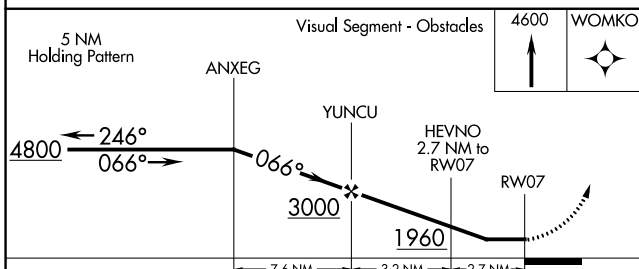

WAAS CH 42534 W07A	APP CRS 066°	Rwy ldg TDZE 1072 Apt Elev 1072	3632
--	------------------------	---	-------------

RNAV (GPS) RWY 7

BELLEFONTE (N96)

<p>▼ DME/DME RNP-0.3 NA. Use State College altimeter setting, when not received use Clearfield altimeter setting and increase all MDA 140 feet. ▲ NA Helicopter visibility reduction below 1 SM NA. Circling NA southeast of Rwy 7-25. Procedure NA at night.</p>	<p>MISSED APPROACH: Climb to 4600 direct WOMKO and hold, continue climb-in-hold to 4600.</p>
--	--

UNV AWOS-3 127.65	NEW YORK CENTER 134.8 338.3	CLNC DEL 125.725	CLNC DEL 118.55 (When twr closed)	UNICOM 122.8 (CTAF)	122.7 0
-----------------------------	---------------------------------------	----------------------------	--	-------------------------------	-----------------------

NE-4, 22 FEB 2024 to 21 MAR 2024

NE-4, 22 FEB 2024 to 21 MAR 2024

ELEV 1072	TDZE 1072
-----------	-----------

CATEGORY	A	B	C	D
LP MDA	1540-1	468 (500-1)		NA
LNAV MDA	1580-1	508 (600-1)		NA
C CIRCLING	2140-1¼ 1068 (1100-1¼)	2380-1½ 1308 (1400-1½)		NA