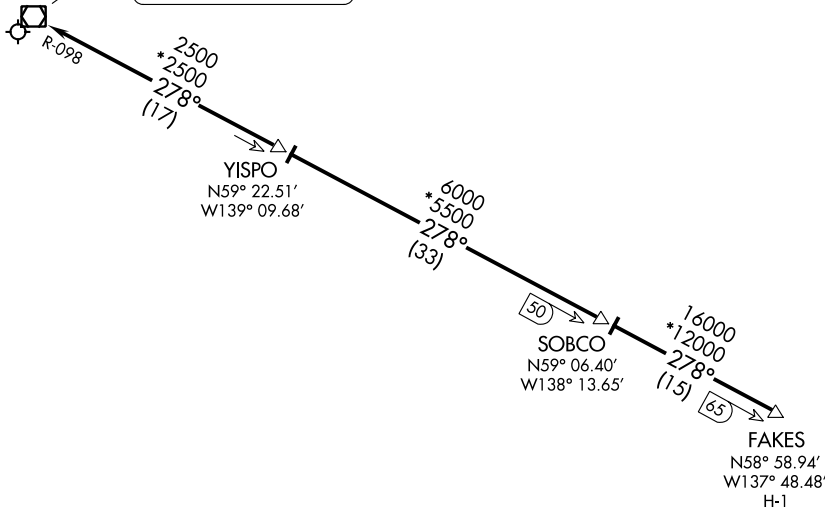

YAKUTAT THREE ARRIVAL

ANCHORAGE CENTER
119.0 263.1
JUNEAU RADIO
123.6 (CTAF)
ASOS 135.75

YAKUTAT	
113.3 YAK	
Chan 80	
N59° 30.65' - W139° 38.89'	

AK, 07 OCT 2021 to 02 DEC 2021

AK, 07 OCT 2021 to 02 DEC 2021

NOTE: DME required.

NOTE: Chart not to scale.

ARRIVAL ROUTE DESCRIPTION

From FAKES/65 DME via YAK R-098 to YAK VOR/DME.

YAKUTAT THREE ARRIVAL