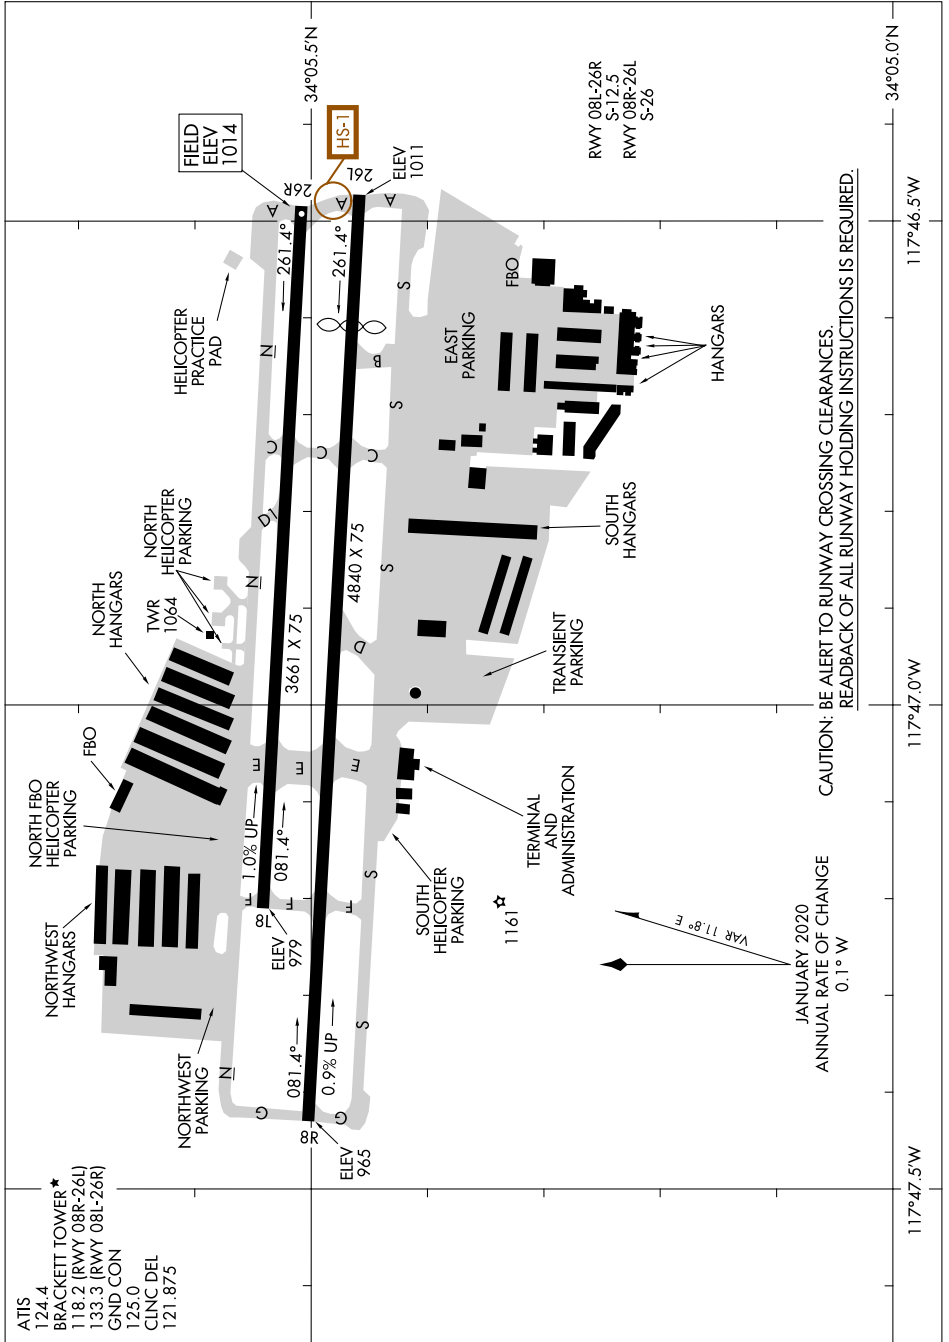

AIRPORT DIAGRAM

AL-5218 (FAA)

BRACKETT FLD (POC)
LA VERNE, CALIFORNIA

SW-3, 22 FEB 2024 to 21 MAR 2024

CAUTION: BE ALERT TO RUNWAY CROSSING CLEARANCES
READBACK OF ALL RUNWAY HOLDING INSTRUCTIONS IS REQUIRED.

AIRPORT DIAGRAM

LA VERNE, CALIFORNIA
BRACKETT FLD (POC)

SW-3, 22 FEB 2024 to 21 MAR 2024