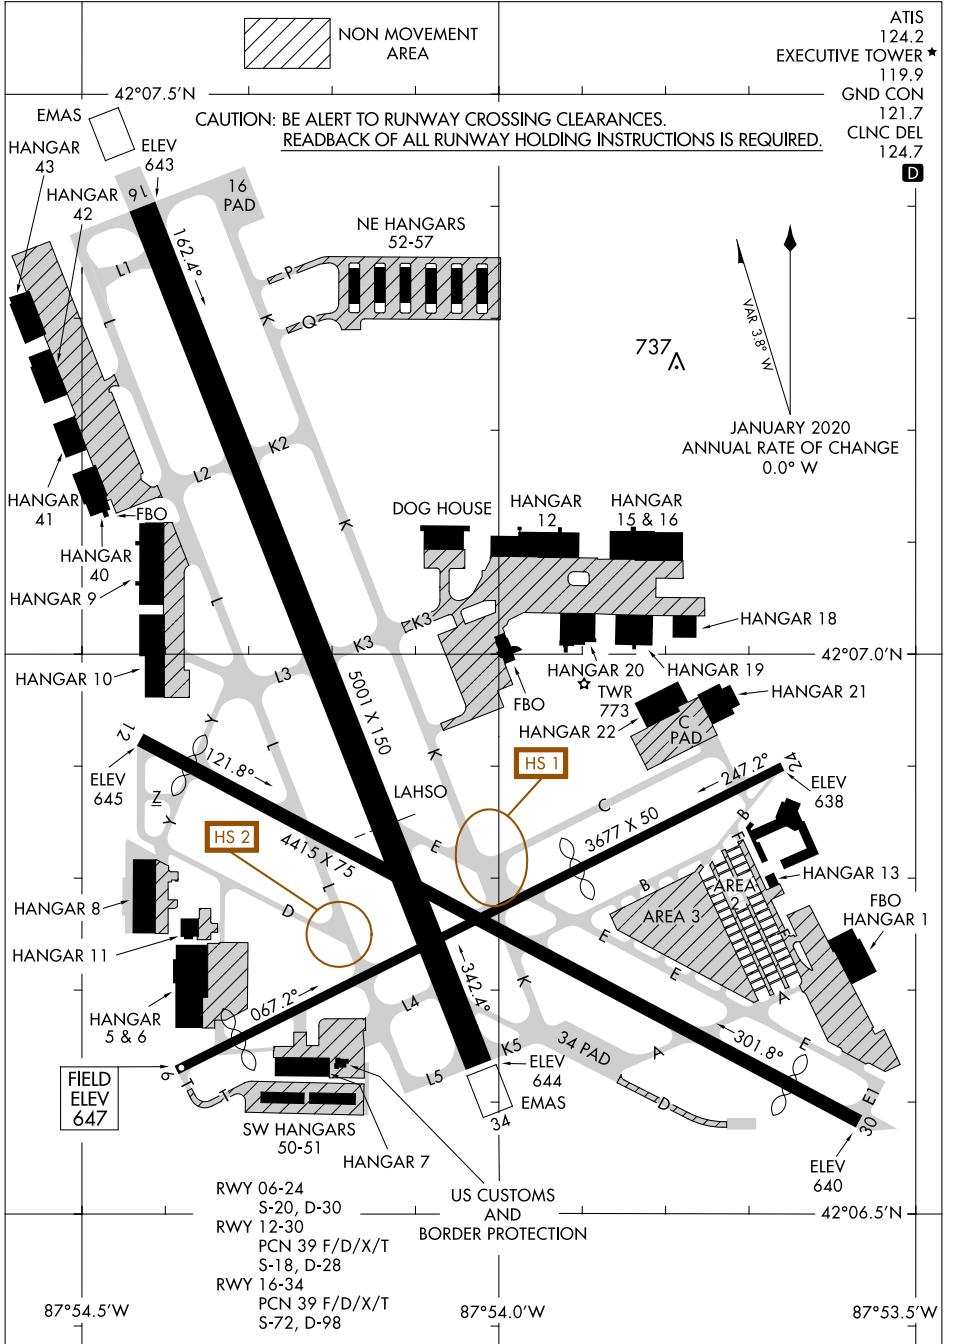

AIRPORT DIAGRAM

AL-5028 (FAA)

CHICAGO EXEC (PWK)
CHICAGO/PROSPECT HEIGHTS/WHEELING, ILLINOIS

EC-3, 22 FEB 2024 to 21 MAR 2024

EC-3, 22 FEB 2024 to 21 MAR 2024

AIRPORT DIAGRAM

CHICAGO/PROSPECT HEIGHTS/WHEELING, ILLINOIS
CHICAGO EXEC (PWK)