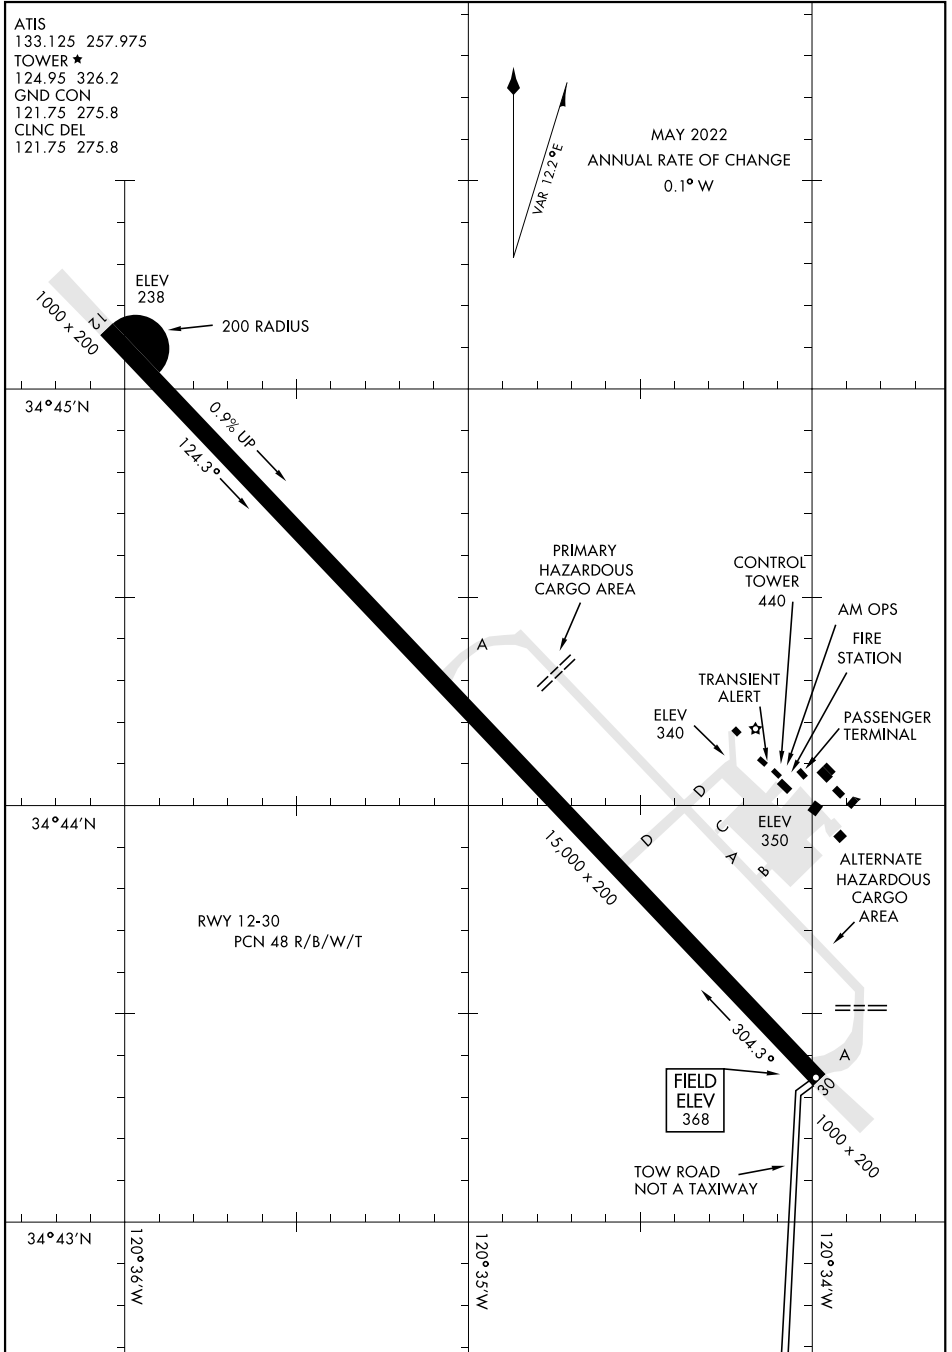

22139

# AIRPORT DIAGRAM

AL-770 [USSF]

VANDENBERG SFB (KVBG)

LOMPOC, CALIFORNIA

ATIS  
 133.125 257.975  
 TOWER ★  
 124.95 326.2  
 GND CON  
 121.75 275.8  
 CLNC DEL  
 121.75 275.8

MAY 2022  
 ANNUAL RATE OF CHANGE  
 0.1° W

SW-3, 22 FEB 2024 to 21 MAR 2024

SW-3, 22 FEB 2024 to 21 MAR 2024